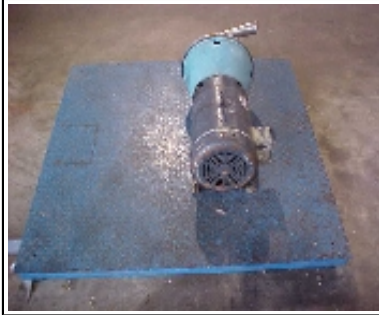

Remanufactured and
Reconditioned Equipment
New and Used parts

Martin Brothers, Incorporated
P.O. Box 639 3057 Cajun Drive
Winnsboro, LA 71295
1-800-652-2532
www.teammartinbrothers.com

Sanitary Centrifugal Pump

Item #	PU00750008EM	Selling Price	\$350.00
---------------	--------------	----------------------	----------

Photographed as received. Baldor High Efficiency Electric Motor. Motor turns freely. 6 inch impeller with 6 blades. Available and sold as-is.

Manufacturer	No Tag	Cover	Stainless steel
Model Number	No Tag	Bottom	NA
Serial Number	No Tag	Inlet	3 inch triclamp
Refrigerant	NA	Outlet	2 inch triclamp
Heating	NA	CIP Inlet	NA
HP	Baldor 7.5	Valve	NA
Drive	Direct	Number Tubes	NA
GPH	NA	Size Tubes (in)	NA
Agitator	NA	Dumprail Ht (in)	NA
Speed (rpm)	3450	Weight (lbs)	180
Elect Spec	208/230/460-3-60	Dimensions (in)	29Lx15Wx14H