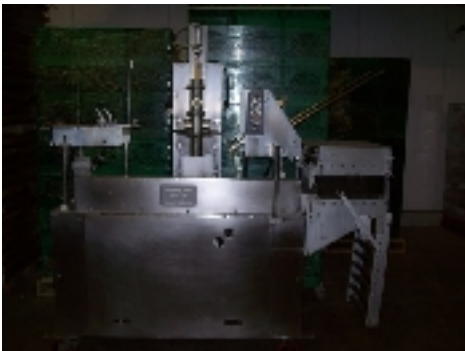

Remanufactured and  
Reconditioned Equipment  
New and Used parts

Martin Brothers, Incorporated  
P.O. Box 639 3057 Cajun Drive  
Winnsboro, LA 71295  
1-800-652-2532  
www.teammartinbrothers.com

**Sawvel Filler**

<b>Item #</b>	PA00000135EM	<b>Selling Price</b>	\$5,000.00
---------------	--------------	----------------------	------------

Customer listed item located in Midwest Region US.

Manufacturer	Sawvel	Cover	NA
Model Number	700	Bottom	NA
Serial Number	788	Inlet	NA
Refrigerant	NA	Outlet	NA
Heating	NA	CIP Inlet	NA
HP	NA	Valve	NA
Drive	NA	Number Tubes	NA
GPH	NA	Size Tubes (in)	NA
Agitator	NA	Dumprail Ht (in)	NA
Speed (rpm)	NA	Weight (lbs)	NA
Elect Spec	NA	Dimensions (in)	NA