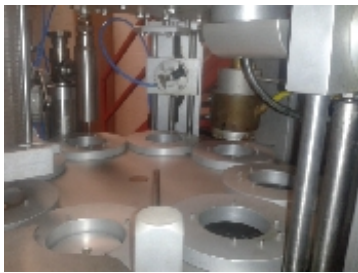

Remanufactured and
Reconditioned Equipment
New and Used parts

Martin Brothers, Incorporated
P.O. Box 639 3057 Cajun Drive
Winnsboro, LA 71295
1-800-652-2532
www.teammartinbrothers.com

ILPRA CUP FILLER TWO PISTON (optional)

Item #	PA00000094EM	Selling Price	\$31,000.00
---------------	--------------	----------------------	-------------

Customer listed item located in UK. Filler is reconditioned and the two filling stations are optional. Liquid filler sealer for pre-formed packing (yogurt, sauces, jams) and cup dispenser sealer for pre-cut foil lids. Lid station and inkjet station are available. Pistons for rising the cup for smooth filling and capping. Cups size: 75mm, Dossing from 100-400grs, Capacity: 2400 cps/hr speed can be adjusted. Air operated by FESTO, SIEMENS PLC, and surrounded by safety guard doors.