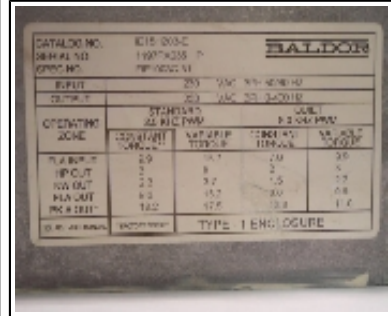

Item #	MIP0002DRIV	Selling Price	\$80.00
---------------	-------------	----------------------	---------

Input 230 VAC 3 PH 50/60 Hz. Output 230 VAC 3 PH 0 - 400 Hz.
Type 1 Enclosure, complete with Installation and Operational
Manual, Make an Offer.

Manufacturer	Baldor	Cover	NA
Model Number	1D15H203-E	Bottom	NA
Serial Number	1197PX035P	Inlet	NA
Refrigerant	NA	Outlet	NA
Heating	NA	CIP Inlet	NA
HP	NA	Valve	NA
Drive	Variable frequency	Number Tubes	NA
GPH	NA	Size Tubes (in)	NA
Agitator	NA	Dumprail Ht (in)	NA
Speed (rpm)	NA	Weight (lbs)	10
Elect Spec	NA	Dimensions (in)	NA